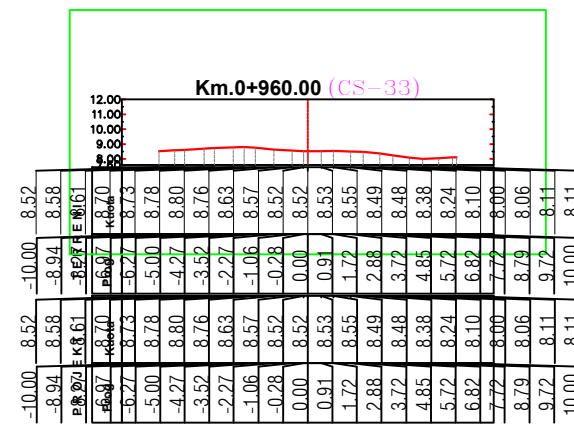

PROFILA TERTHORE