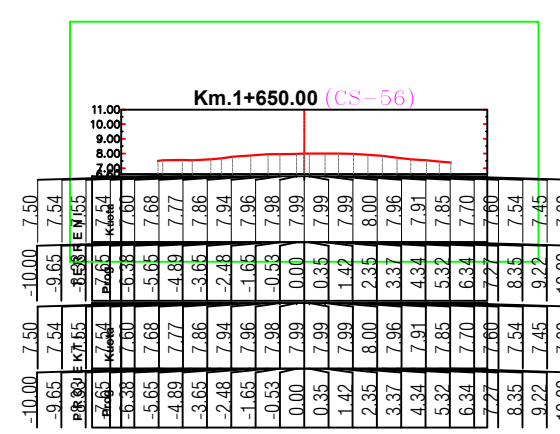

PROFILAT TERTHOR

PROJEKTUES : " HMK CONSULTING" sh.p.k.

FLETA 10

" HMK CONSULTING" shpk

SHKALLA

1 : _

2022

PROFILA TERTHORE