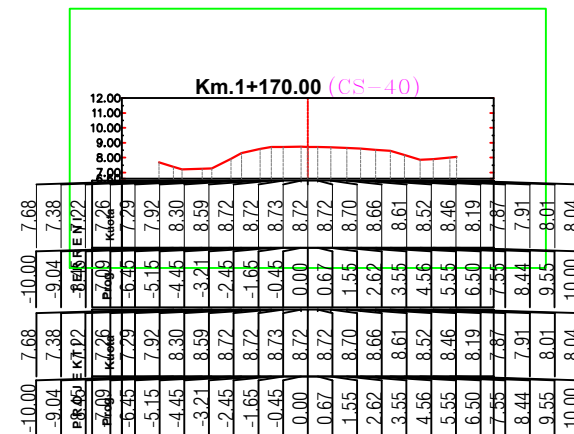

PROFILA TERTHORE