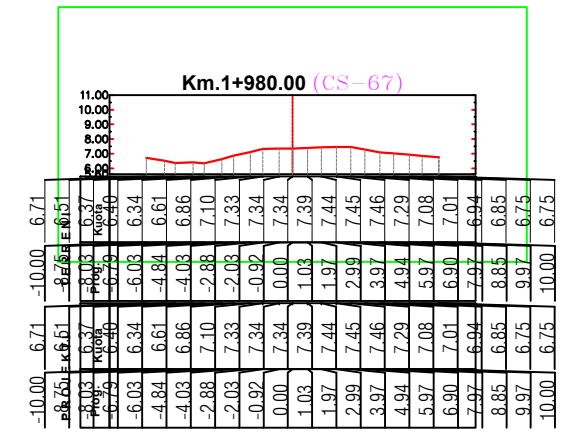

PROFILA TERTHORE

REPUBLIKA E SHQIPERISE
BASHKIA KRUIJE

PROJEKT ZBATIMI
“SISTEMIM-ASFALTIM I RRUGËS SË “BREGUT TE LUMIT”,
GRAMEZ, N.J.A.THUMANE, KRUIJË.

PROFILAT TERTHOR

PROJEKTUES : " HMK CONSULTING" sh.p.k.

SHKALLA

1 : _

FLETA 14

2022

" HMK CONSULTING" shpk