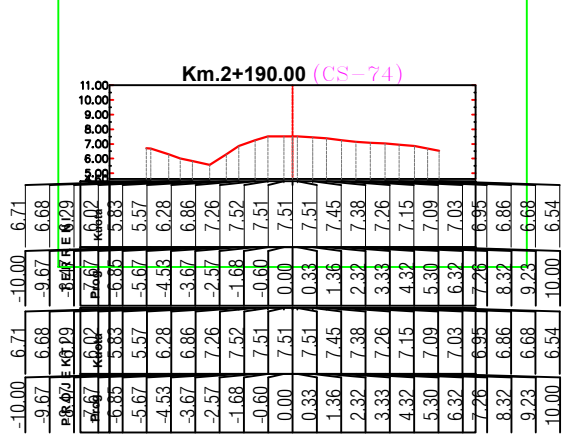

PROFILA TERTHORE

REPUBLIKA E SHQIPERISE
BASHKIA KRUIJE

PROJEKT ZBATIMI
“SISTEMIM-ASFALTIM I RRUGËS SË “BREGUT TE LUMIT”,
GRAMEZ, N.J.A.THUMANE, KRUIJË.

PROFILAT TERTHOR

PROJEKTUES : " HMK CONSULTING" sh.p.k.

SHKALLA

1 : _

FLETA 14

2022

" HMK CONSULTING" shpk