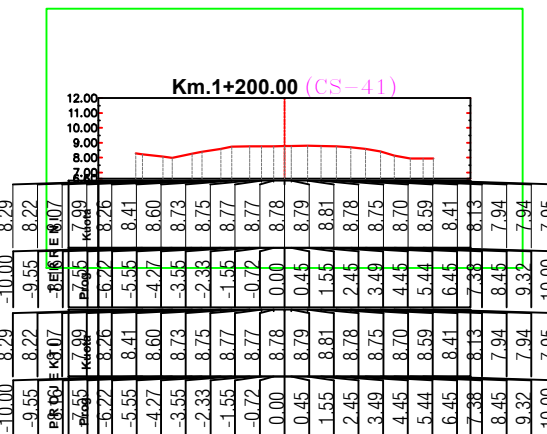

PROFILA TERTHORE