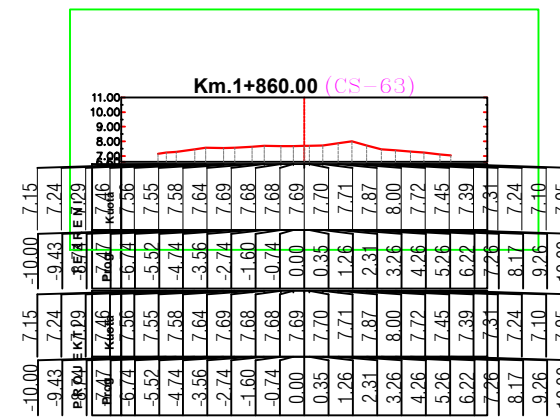

PROFILAT TERTHOR

PROJEKTUES : " HMK CONSULTING" sh.p.k.

FLETA 10

" HMK CONSULTING" shpk

SHKALLA

1 : _

2022

PROFILA TERTHORE