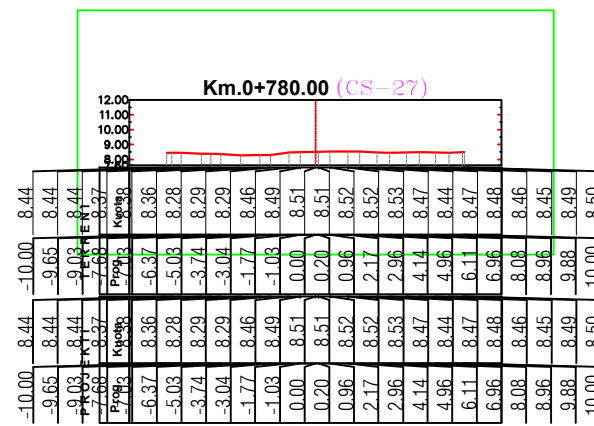

PROFILA TERTHORE