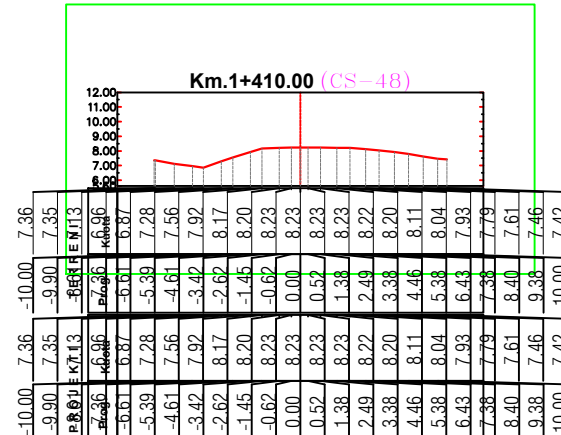

PROFILAT TERTHOR

PROJEKTUES : " HMK CONSULTING" sh.p.k.

FLETA 10

" HMK CONSULTING" shpk

SHKALLA

1 : _

2022

PROFILA TERTHORE