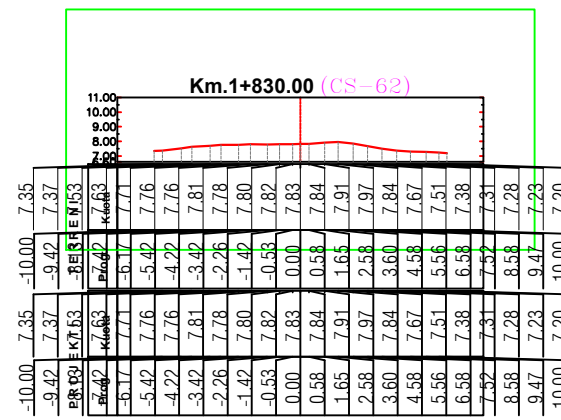

PROFILAT TERTHOR

PROJEKTUES : " HMK CONSULTING" sh.p.k.

FLETA 10

" HMK CONSULTING" shpk

SHKALLA

1 : _

2022

PROFILA TERTHORE