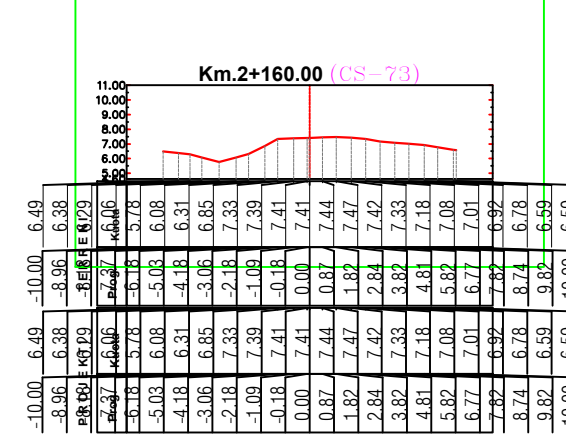

PROFILA TERTHORE

REPUBLIKA E SHQIPERISE
BASHKIA KRUIJE

PROJEKT ZBATIMI
“SISTEMIM-ASFALTIM I RRUGËS SË “BREGUT TE LUMIT”,
GRAMEZ, N.J.A.THUMANE, KRUIJË.

PROFILAT TERTHOR

PROJEKTUES : " HMK CONSULTING" sh.p.k.

SHKALLA

1 : _

FLETA 14

2022

" HMK CONSULTING" shpk