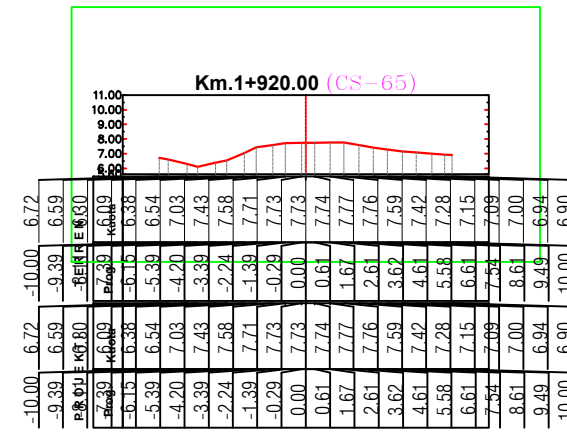

PROFILA TERTHORE

REPUBLIKA E SHQIPERISE
BASHKIA KRUIJE

PROJEKT ZBATIMI
“SISTEMIM-ASFALTIM I RRUGËS SË “BREGUT TE LUMIT”,
GRAMEZ, N.J.A.THUMANE, KRUIJË.

PROFILAT TERTHOR

PROJEKTUES : " HMK CONSULTING" sh.p.k.

SHKALLA

1 : _

FLETA 14

2022

" HMK CONSULTING" shpk