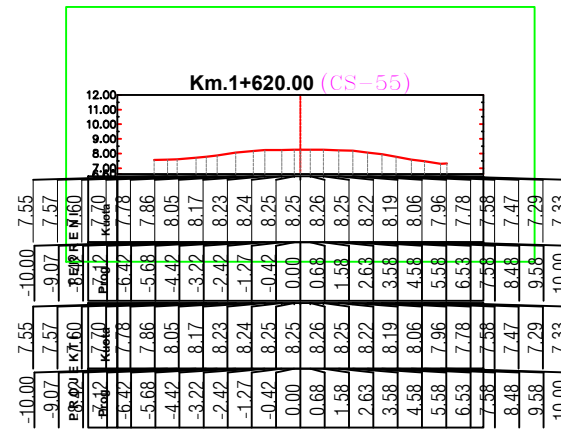

PROFILAT TERTHOR

PROJEKTUES : " HMK CONSULTING" sh.p.k.

FLETA 10

" HMK CONSULTING" shpk

SHKALLA

1 : _

2022

PROFILA TERTHORE