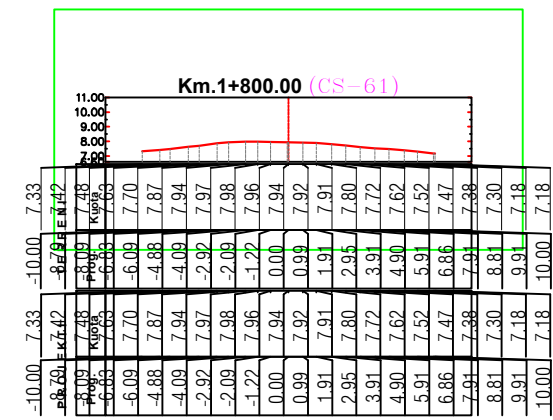

PROFILAT TERTHOR

PROJEKTUES : " HMK CONSULTING" sh.p.k.

FLETA 10

" HMK CONSULTING" shpk

SHKALLA

1 : _

2022

PROFILA TERTHORE