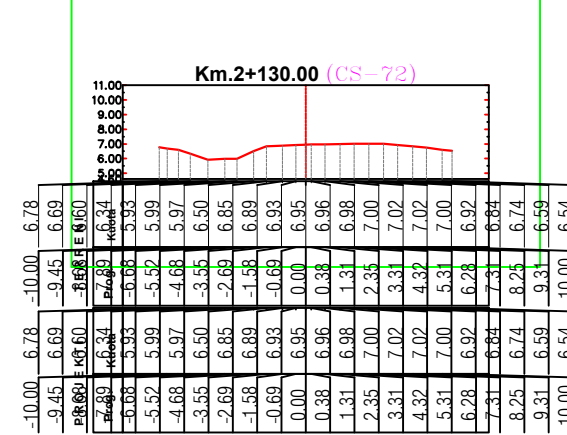

PROFILA TERTHORE

REPUBLIKA E SHQIPERISE
BASHKIA KRUIJE

PROJEKT ZBATIMI
“SISTEMIM-ASFALTIM I RRUGËS SË “BREGUT TE LUMIT”,
GRAMEZ, N.J.A.THUMANE, KRUIJË.

PROFILAT TERTHOR

PROJEKTUES : " HMK CONSULTING" sh.p.k.

SHKALLA

1 : _

FLETA 14

2022

" HMK CONSULTING" shpk