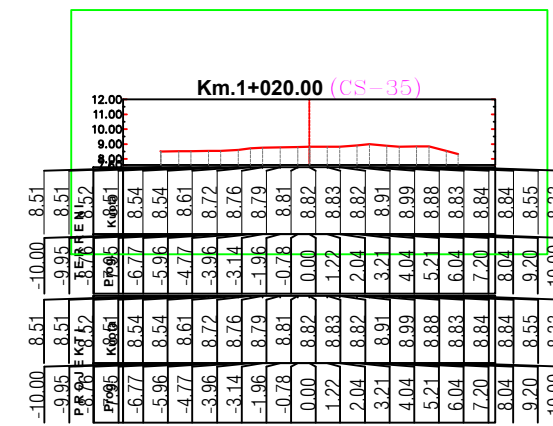

PROFILA TERTHORE