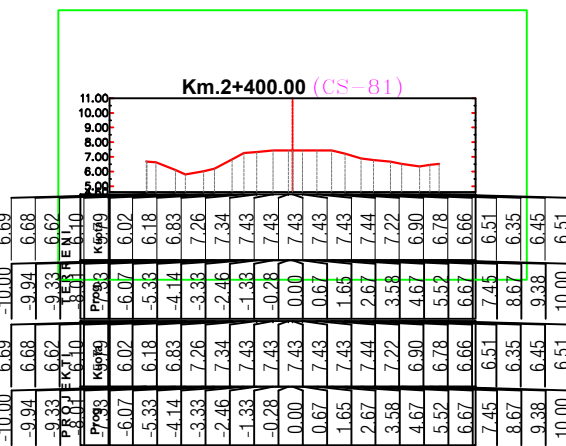

PROFILA TERTHORE

REPUBLIKA E SHQIPERISE
BASHKIA KRUIJE

PROJEKT ZBATIMI
“SISTEMIM-ASFALTIM I RRUGËS SË “BREGUT TE LUMIT”,
GRAMEZ, N.J.A.THUMANE, KRUIJË.

PROFILAT TERTHOR

PROJEKTUES : " HMK CONSULTING" sh.p.k.

SHKALLA

1 : _

FLETA 14

2022

" HMK CONSULTING" shpk