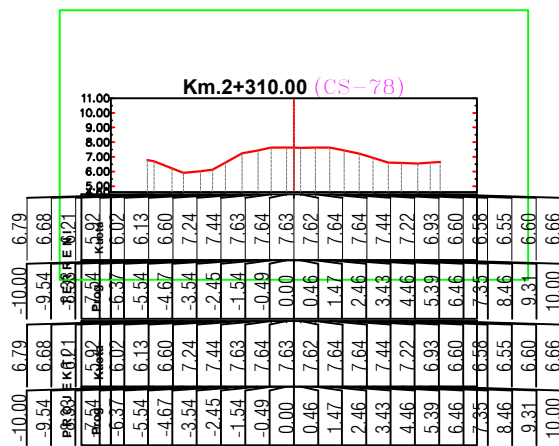

PROFILA TERTHORE

REPUBLIKA E SHQIPERISE
BASHKIA KRUIJE

PROJEKT ZBATIMI
“SISTEMIM-ASFALTIM I RRUGËS SË “BREGUT TE LUMIT”,
GRAMEZ, N.J.A.THUMANE, KRUIJË.

PROFILAT TERTHOR

PROJEKTUES : " HMK CONSULTING" sh.p.k.

SHKALLA

1 : _

FLETA 14

2022

" HMK CONSULTING" shpk