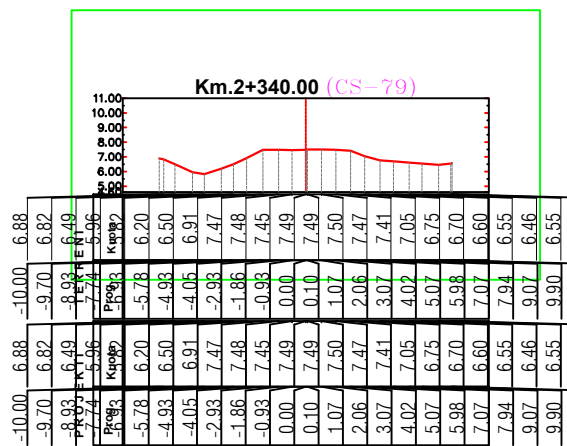

PROFILA TERTHORE

REPUBLIKA E SHQIPERISE
BASHKIA KRUIJE

PROJEKT ZBATIMI
“SISTEMIM-ASFALTIM I RRUGËS SË “BREGUT TE LUMIT”,
GRAMEZ, N.J.A.THUMANE, KRUIJË.

PROFILAT TERTHOR

PROJEKTUES : " HMK CONSULTING" sh.p.k.

SHKALLA

1 : _

FLETA 14

2022

" HMK CONSULTING" shpk