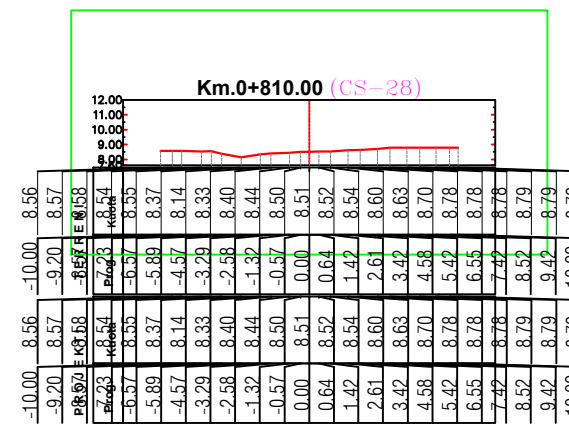

PROFILA TERTHORE