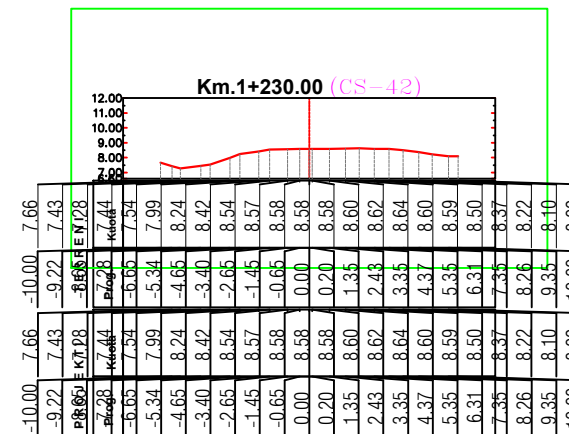

PROFILA TERTHORE