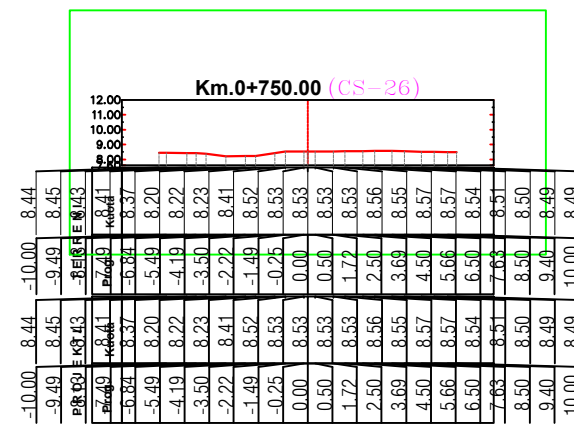

PROFILA TERTHORE