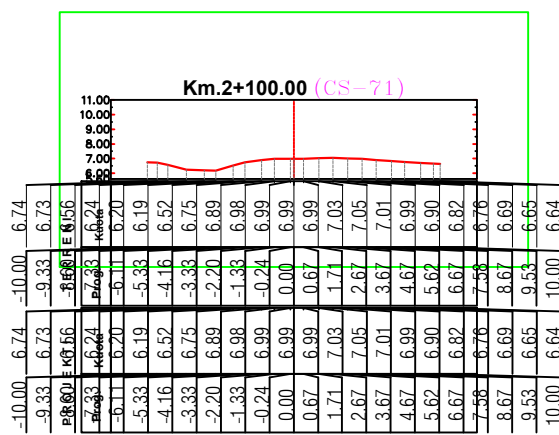

PROFILA TERTHORE

REPUBLIKA E SHQIPERISE
BASHKIA KRUIJE

PROJEKT ZBATIMI
“SISTEMIM-ASFALTIM I RRUGËS SË “BREGUT TE LUMIT”,
GRAMEZ, N.J.A.THUMANE, KRUIJË.

PROFILAT TERTHOR

PROJEKTUES : " HMK CONSULTING" sh.p.k.

SHKALLA

1 : _

FLETA 14

2022

" HMK CONSULTING" shpk