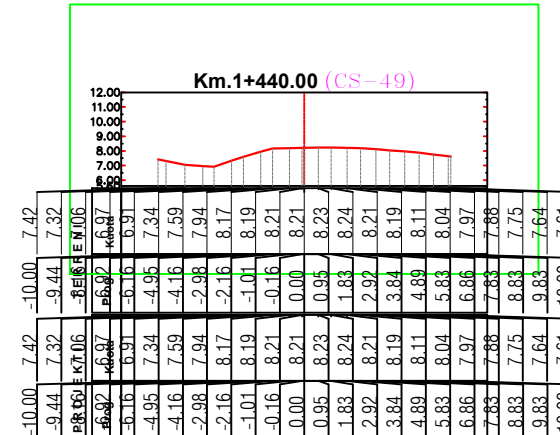

PROFILAT TERTHOR

PROJEKTUES : " HMK CONSULTING" sh.p.k.

FLETA 10

" HMK CONSULTING" shpk

SHKALLA

1 : _

2022

PROFILA TERTHORE