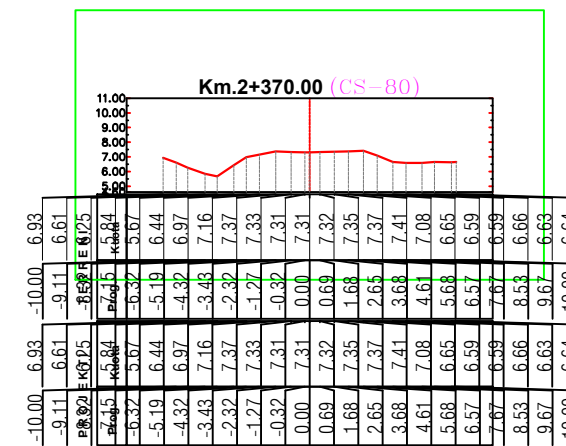

PROFILA TERTHORE

REPUBLIKA E SHQIPERISE
BASHKIA KRUIJE

PROJEKT ZBATIMI
“SISTEMIM-ASFALTIM I RRUGËS SË “BREGUT TE LUMIT”,
GRAMEZ, N.J.A.THUMANE, KRUIJË.

PROFILAT TERTHOR

PROJEKTUES : " HMK CONSULTING" sh.p.k.

SHKALLA

1 : _

FLETA 14

2022

" HMK CONSULTING" shpk