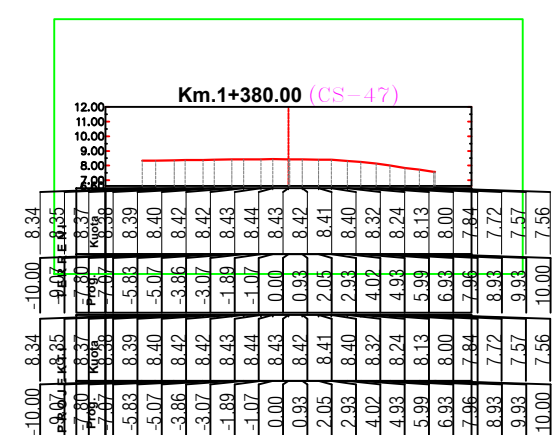

PROFILAT TERTHOR

PROJEKTUES : " HMK CONSULTING" sh.p.k.

FLETA 10

" HMK CONSULTING" shpk

SHKALLA

1 : _

2022

PROFILA TERTHORE