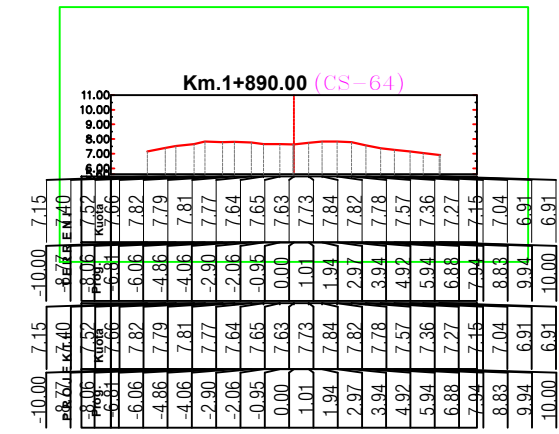

PROFILA TERTHORE

REPUBLIKA E SHQIPERISE
BASHKIA KRUIJE

PROJEKT ZBATIMI
“SISTEMIM-ASFALTIM I RRUGËS SË “BREGUT TE LUMIT”,
GRAMEZ, N.J.A.THUMANE, KRUIJË.

PROFILAT TERTHOR

PROJEKTUES : " HMK CONSULTING" sh.p.k.

SHKALLA

1 : _

FLETA 14

2022

" HMK CONSULTING" shpk