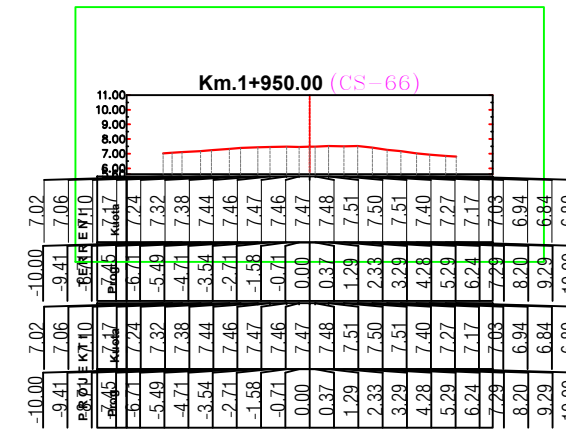

PROFILA TERTHORE

REPUBLIKA E SHQIPERISE
BASHKIA KRUIJE

PROJEKT ZBATIMI
“SISTEMIM-ASFALTIM I RRUGËS SË “BREGUT TE LUMIT”,
GRAMEZ, N.J.A.THUMANE, KRUIJË.

PROFILAT TERTHOR

PROJEKTUES : " HMK CONSULTING" sh.p.k.

SHKALLA

1 : _

FLETA 14

2022

" HMK CONSULTING" shpk